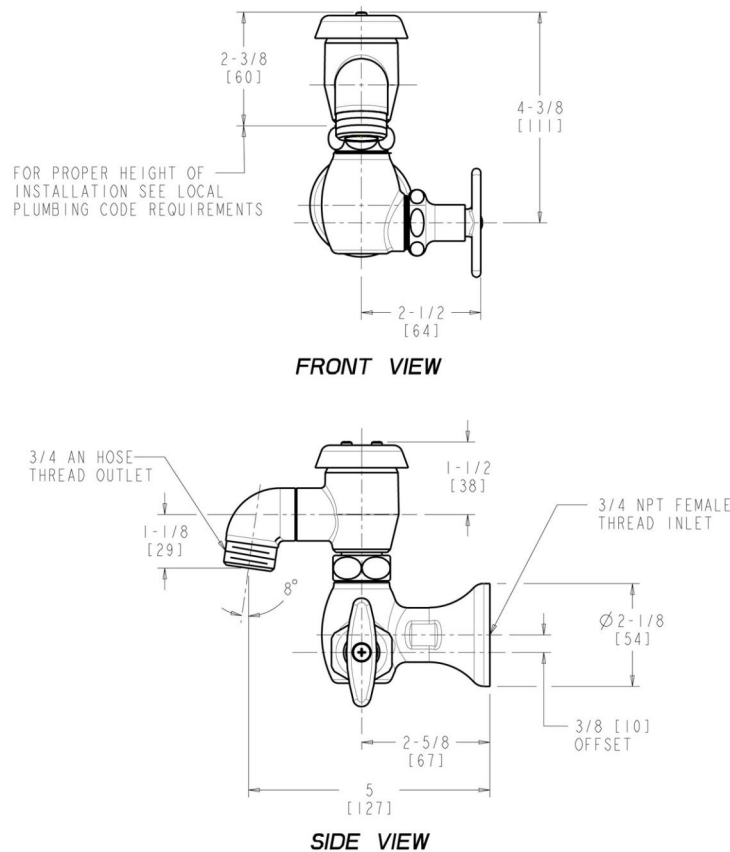

Contractor _____

Submitted as Shown Submitted with Variations

Date _____

Architect/Engineer Specification

Chicago Faucets No. 952-XKCP, Inside Sill Fitting, wall-mounted, chrome plated. 2-1/4" metal tee handle with square, tapered broach. Ceramic quarter-turn cartridge, features square, tapered stem. 3/4" NPT female thread inlet. NOTE: Atmospheric vacuum breaker is NOT intended for continuous pressure applications.